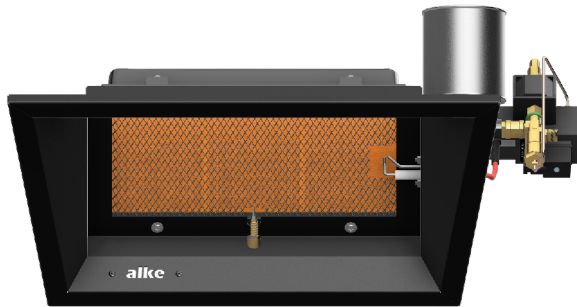

Product Sheet

2/2

Product number	33001430
Product name	AL-6-FEi-AS-G25 - 12-20mbar
Connection	1/4"
Capacity	3,50 kW - 4,50 kW
Consumption	0,50 m3/h
Dimensions	58x42x29cm
Weight	8 Kg
EAN Code	8720153610315

Product number	Description	Quantity
03000012	Bougie EID2G Terras + connected cable L=400 mm Spark plug EID2G Terras + connected cable L=400 mm Spark plug EID2G Terras + connected cable L=400 mm Bougie EID2G Terras + connected cable L=400 mm Bujia EID2G Terras + connected cable L=400 mm	1,00
10001132	Beveiligingsset AL-6-FEi-G25 - 12-20mbar Safetydevice set AL-6-FEi-G25 - 12-20mbar Sicherheitsset AL-6-FEi-G25 - 12-20mbar Kit de sécurité AL-6-FEi-G25 - 12-20mbar Kit de valvula de seguridad AL-6-FEi-G25 - 12-20mbar	1,00