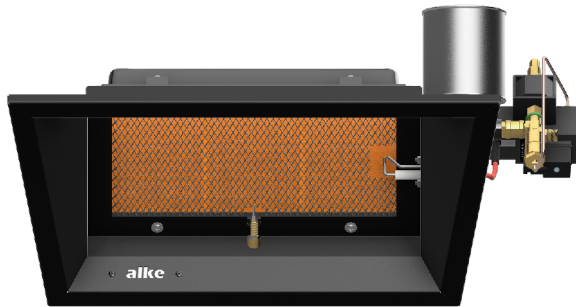

Product Sheet

2/2

Product number	33001450
Product name	AL-6-FEi-AS-G25.3 - 100-200mbar
Connection	1/4"
Capacity	3,80 kW - 5,40 kW
Consumption	0,59 m3/h
Dimensions	58x42x29cm
Weight	8 Kg
EAN Code	8720153610797

Product number	Description	Quantity
02530000	Stofffilter laag RVS aansluitdiam. 35 mm 35/80/90 Stainless steel dustfilter, low model 35mm Inox Staubfilter diam. 35mm Filtre Air petit 35mm inox Filtro de aere inox 35mm	1,00
03000012	Bougie EID2G Terras + connected cable L=400 mm Spark plug EID2G Terras + connected cable L=400 mm Spark plug EID2G Terras + connected cable L=400 mm Bougie EID2G Terras + connected cable L=400 mm Bujia EID2G Terras + connected cable L=400 mm	1,00
10001152	Beveiligingsset AL-6-FEi-G25.3 - 100-200mbar Safetydevice set AL-6-FEi-G25.3 - 100-200mbar Sicherheitsset AL-6-FEi-G25.3 - 100-200mbar Kit de sécurité AL-6-FEi-G25.3 - 100-200mbar Kit de valvula de seguridad AL-6-FEi-G25.3 - 100-200mbar	1,00