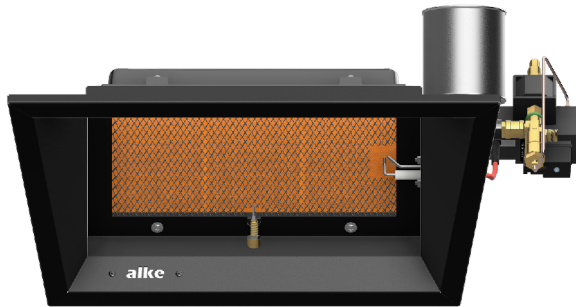

Product Sheet

2/2

Product number	33001470
Product name	AL-6-FEi-AS-G31 - 75-150mbar
Connection	1/4"
Capacity	3,30 kW - 4,75 kW
Consumption	340 g/h
Dimensions	58x42x29cm
Weight	8 Kg
EAN Code	8720153610346

Product number	Description	Quantity
02530000	Stofffilter laag RVS aansluitdiam. 35 mm 35/80/90 Stainless steel dustfilter, low model 35mm Inox Staubfilter diam. 35mm Filtre Air petit 35mm inox Filtro de aere inox 35mm	1,00
03000012	Bougie EID2G Terras + connected cable L=400 mm Spark plug EID2G Terras + connected cable L=400 mm Spark plug EID2G Terras + connected cable L=400 mm Bougie EID2G Terras + connected cable L=400 mm Bujia EID2G Terras + connected cable L=400 mm	1,00
10001172	Beveiligingsset AL-6-FEi-G31 - 75-150mbar Safetydevice set AL-6-FEi-G31 - 75-150mbar Sicherheitsset AL-6-FEi-G31 - 75-150mbar Kit de sécurité AL-6-FEi-G31 - 75-150mbar Kit de valvula de seguridad AL-6-FEi-G31 - 75-150mbar	1,00