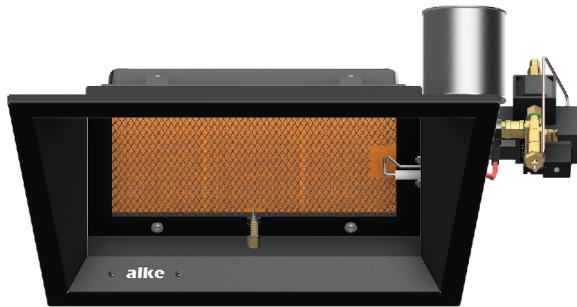

Product Sheet

2/2

Product number	33001420
Product name	AL-6-FEi-AS-G20 - 100-200mbar
Connection	1/4"
Capacity	3,80 kW - 5,40 kW
Consumption	0,52 m3/h
Dimensions	58x42x29cm
Weight	8 Kg
EAN Code	8720153610780

Product number	Description	Quantity
02530000	Stofffilter laag RVS aansluitdiam. 35 mm 35/80/90 Stainless steel dustfilter, low model 35mm Inox Staubfilter diam. 35mm Filtre Air petit 35mm inox Filtro de aere inox 35mm	1,00
03000012	Bougie EID2G Terras + connected cable L=400 mm Spark plug EID2G Terras + connected cable L=400 mm Spark plug EID2G Terras + connected cable L=400 mm Bougie EID2G Terras + connected cable L=400 mm Bujia EID2G Terras + connected cable L=400 mm	1,00
10001122	Beveiligingsset AL-6-FEi-G20 - 100-200mbar Safetydevice set AL-6-FEi-G20 - 100-200mbar Sicherheitsset AL-6-FEi-G20 - 100-200mbar Kit de sécurité AL-6-FEi-G20 - 100-200mbar Kit de valvula de seguridad AL-6-FEi-G20 - 100-200mbar	1,00