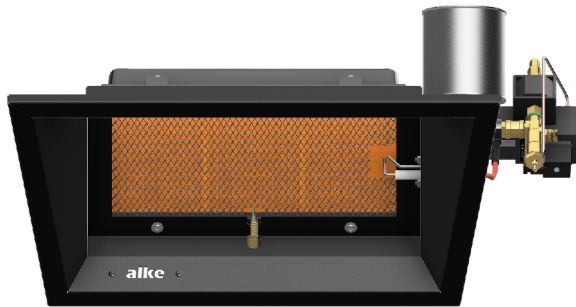

Product Sheet

1/2

Product number	33001470
Product name	AL-6-FEi-AS-G31 - 75-150mbar
Connection	1/4"
Capacity	3,30 kW - 4,75 kW
Consumption	340 g/h
Dimensions	58x42x29cm
Weight	8 Kg
EAN Code	8720153610346

Product number	Description	Quantity
00185005	EID2G Ontstekingsautomaat 230Vac 50-60Hz.30Va,IP65 EID2G Electronic ignition 230Vac 50-60Hz.30Va, IP65 EID2G Automatische Zündung 230Vac 50-60Hz.30Va, IP65 EID2G Allumage automatique 230Vac 50-60Hz.30Va, IP65 EID2G Encendido automático 230Vac 50-60Hz.30Va, IP65	1,00
00198010	Thermokoppel M8 x M8 L=300 mm, verlengstuk Thermocouple M8 x M8 L=300 mm, extension Thermoelement M8 x M8 L=300 mm, Erweiterung Thermocouple M8 x M8 L=300 mm, extension	1,00
00205026	Thermokoppel M8x750 Q set for AL 4/6 Series Thermocouple M8x750 Q set for AL 4/6 Series Thermoelement M8x750 Q set for AL 4/6 Series Thermocouple M8x750 Q set for AL 4/6 Series	1,00
01313018	Venturi messing 18x33 diam. 12 mm Venturi brass 18x33 diam. 12 mm Venturi Messing 18x33 diam. 12 mm Venturi laiton 18x33 diam. 12 mm Venturi Latón 18x33 diam. 12 mm	1,00
01642016	Branderbak AL-6 gekit Lage druk Burnerhouse AL-6 inclusive low-pressure ceramic stones Brennergehäuse AL-6 inklusive Niederdrucksteine Brûleur AL-6 y compris les céramiques basse pression Quemador AL-6 inclusive cerámicas de baja presión	1,00
01799001	Aansluitstuk AL 4 / AL6 Connector AL 4 / AL6 Anschlussstück AL 4 / AL6 Pièce de connexion AL 4 / AL6 Pieza de conexión AL 4 / AL6	1,00
02306013	Reflector Zwart AL-6- FSEi / FEi - AS Reflector black AL-6- FSEi / FEi - AS Reflector black AL-6- FSEi / FEi - AS Réflecteur black AL-6- FSEi / FEi - AS Reflector black AL-6- FSEi / FEi - AS	1,00
02404003	Gaas AL6-FEi / FSEI Wire mesh AL6-FEi / FSEI Gitter AL6-FEi / FSEI Grille AL6-FEi / FSEI Malla AL6-FEi / FSEI	1,00