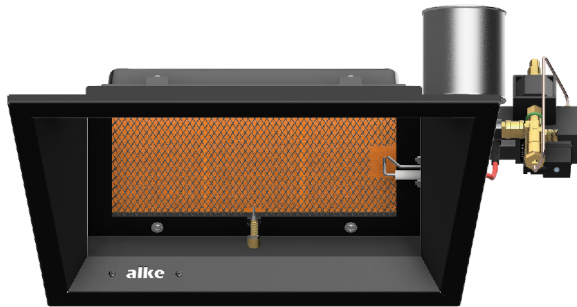

Product Sheet

1/2

Product number	33001460
Product name	AL-6-FEi-AS-G31 - 25-50mbar
Connection	1/4"
Capacity	3,20 kW - 4,50 kW
Consumption	322 g/h
Dimensions	58x42x29cm
Weight	8 Kg
EAN Code	8720153610339

Product number	Description	Quantity
00185005	EID2G Ontstekingsautomaat 230Vac 50-60Hz.30Va,IP65 EID2G Electronic ignition 230Vac 50-60Hz.30Va, IP65 EID2G Automatische Zündung 230Vac 50-60Hz.30Va, IP65 EID2G Allumage automatique 230Vac 50-60Hz.30Va, IP65 EID2G Encendido automático 230Vac 50-60Hz.30Va, IP65	1,00
00198010	Thermokoppel M8 x M8 L=300 mm, verlengstuk Thermocouple M8 x M8 L=300 mm, extension Thermoelement M8 x M8 L=300 mm, Erweiterung Thermocouple M8 x M8 L=300 mm, extension	1,00
00205026	Thermokoppel M8x750 Q set for AL 4/6 Series Thermocouple M8x750 Q set for AL 4/6 Series Thermoelement M8x750 Q set for AL 4/6 Series Thermocouple M8x750 Q set for AL 4/6 Series	1,00
01642016	Branderbak AL-6 gekit Lage druk Burnerhouse AL-6 inclusive low-pressure ceramic stones Brennergehäuse AL-6 inklusive Niederdrucksteine Brûleur AL-6 y compris les céramiques basse pression Quemador AL-6 inclusive cerámicas de baja presión	1,00
01799001	Aansluitstuk AL 4 / AL6 Connector AL 4 / AL6 Anschlussstück AL 4 / AL6 Pièce de connexion AL 4 / AL6 Pieza de conexión AL 4 / AL6	1,00
02306013	Reflector Zwart AL-6- FSEi / FEi - AS Reflector black AL-6- FSEi / FEi - AS Reflector black AL-6- FSEi / FEi - AS Réflecteur black AL-6- FSEi / FEi - AS Reflector black AL-6- FSEi / FEi - AS	1,00
02404003	Gaas AL6-FEi / FSEI Wire mesh AL6-FEi / FSEI Gitter AL6-FEi / FSEI Grille AL6-FEi / FSEI Malla AL6-FEi / FSEI	1,00
02530000	Stoffilter laag RVS aansluitdiam. 35 mm 35/80/90 Stainless steel dustfilter, low model 35mm Inox Staubfilter diam. 35mm Filtre Air petit 35mm inox Filtro de aere inox 35mm	1,00