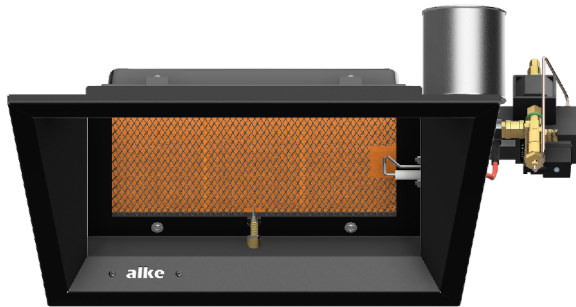

Product Sheet

2/2

Product number	33001460
Product name	AL-6-FEi-AS-G31 - 25-50mbar
Connection	1/4"
Capacity	3,20 kW - 4,50 kW
Consumption	322 g/h
Dimensions	58x42x29cm
Weight	8 Kg
EAN Code	8720153610339

Product number	Description	Quantity
03000012	Bougie EID2G Terras + connected cable L=400 mm Spark plug EID2G Terras + connected cable L=400 mm Spark plug EID2G Terras + connected cable L=400 mm Bougie EID2G Terras + connected cable L=400 mm Bujia EID2G Terras + connected cable L=400 mm	1,00
10001162	Beveiligingsset AL-6-FEi-G31 - 25-50mbar Safetydevice set AL-6-FEi-G31 - 25-50mbar Sicherheitsset AL-6-FEi-G31 - 25-50mbar Kit de sécurité AL-6-FEi-G31 - 25-50mbar Kit de valvula de seguridad AL-6-FEi-G31 - 25-50mbar	1,00