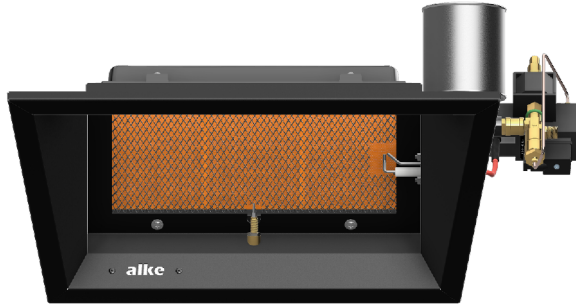

Product Sheet

2/2

Product number	33001440
Product name	AL-6-FEi-AS-G25.3 - 15-25mbar
Connection	1/4"
Capacity	3,60 kW - 4,70 kW
Consumption	0,51 m3/h
Dimensions	58x42x29cm
Weight	8 Kg
EAN Code	8720153610322

Product number	Description	Quantity
02530000	Stofffilter laag RVS aansluitdiam. 35 mm 35/80/90 Stainless steel dustfilter, low model 35mm Inox Staubfilter diam. 35mm Filtre Air petit 35mm inox Filtro de aere inox 35mm	1,00
03000012	Bougie EID2G Terras + connected cable L=400 mm Spark plug EID2G Terras + connected cable L=400 mm Spark plug EID2G Terras + connected cable L=400 mm Bougie EID2G Terras + connected cable L=400 mm Bujia EID2G Terras + connected cable L=400 mm	1,00
10001142	Beveiligingsset AL-6-FEi-G25.3 - 15-25mbar Safetydevice set AL-6-FEi-G25.3 - 15-25mbar Sicherheitsset AL-6-FEi-G25.3 - 15-25mbar Kit de sécurité AL-6-FEi-G25.3 - 15-25mbar Kit de valvula de seguridad AL-6-FEi-G25.3 - 15-25mbar	1,00